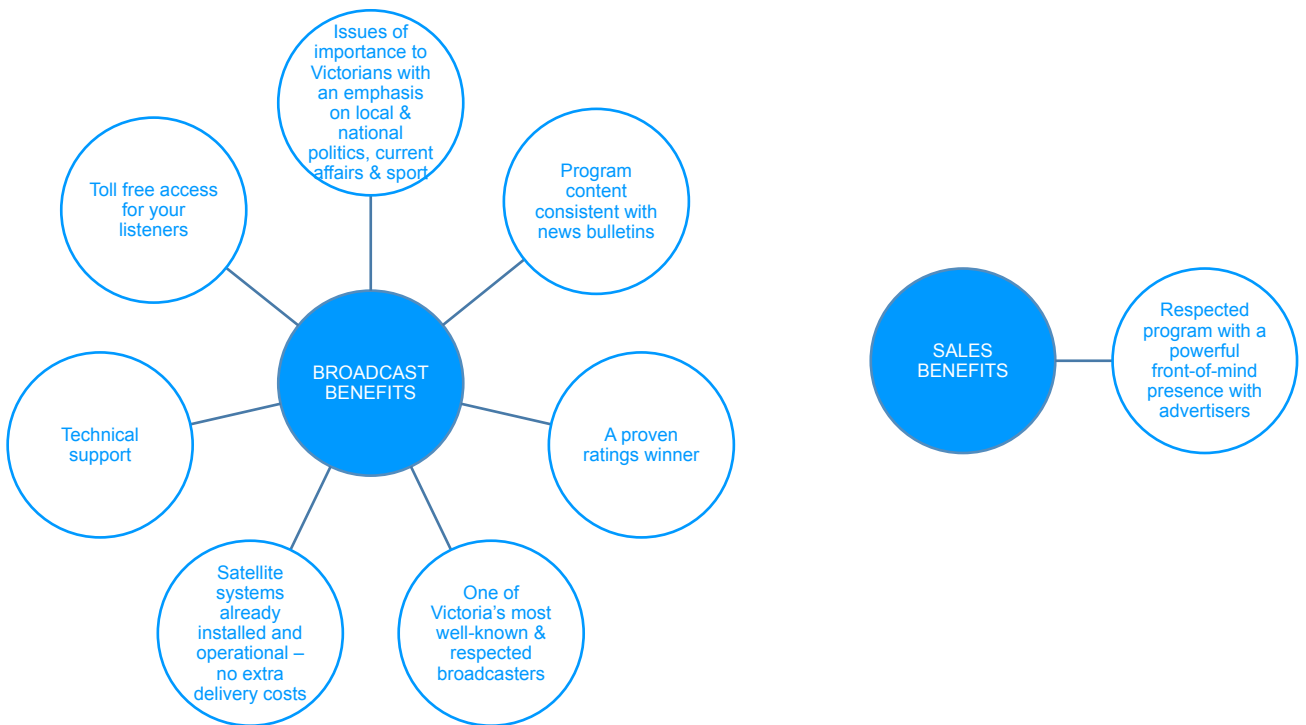

# The Tom Elliott Morning Show

## THE PROGRAM

The Tom Elliott Morning Show is Victoria's leading current affairs program weekdays between 0830 and 1200.

A fast moving news and current affairs program; issues based talkback and interviews that deal with the major stories of the day.

## AVAILABILITY & DELIVERY

Availability	Monday to Friday 0830 to 1200
Delivery	Satellite
Promos	Weekdays via Digital Courier
Price	3 x 30 sec Morning rate per show